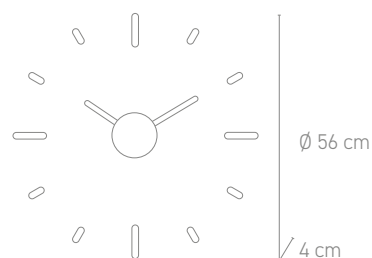

8290

DIY wanduhr, inkl. schablone
gehäuse: kunststoff schwarz
zeiger: aluminium schwarz & weiß
index: sticker, kunststoff schwarz

DIY wall clock, stencil incl., case: plastic black
hands: aluminum black & white
index: sticker, plastic black