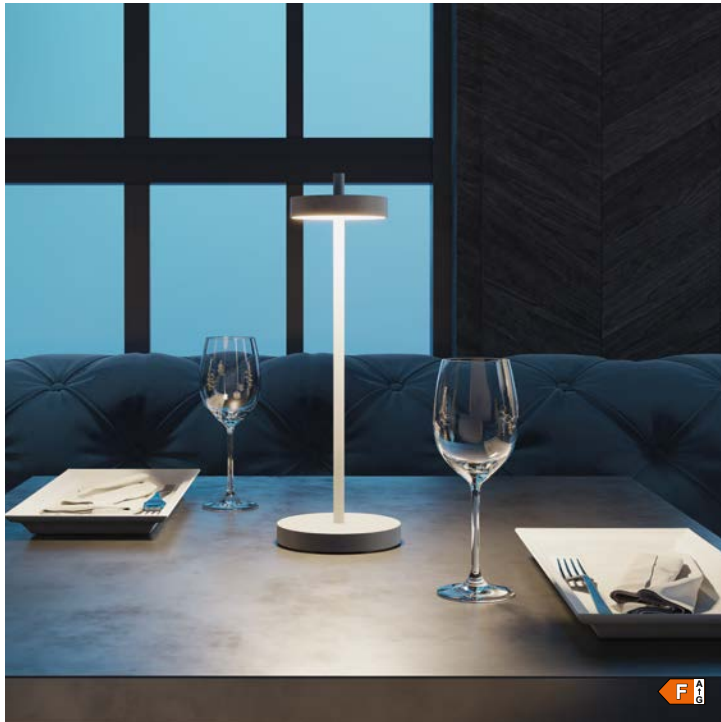

78220

78221

78222

78223