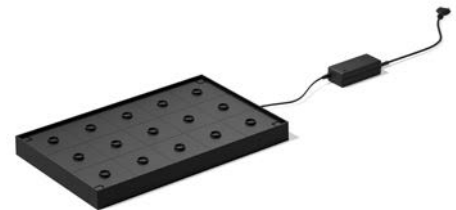

RRP: 99,00 € | 129,00 €

CHARGING STATION SEOUL/NEAPEL 2.0

96990

6-fold-charging station for 6 seoul/neapel 2.0, stackable, max. 3 level (18 lamps) charge simultaneously, L 47 cm, W 29 cm, H 4 cm

RRP: 179,00 €

CHARGING STATION SEOUL/NEAPEL MICRO

96996

15-fold-charging station for 15 seoul/neapel micro, stackable, max. 3 level (45 lamps) charge simultaneously, L 47 cm, W 29 cm, H 4 cm

RRP: 299,00 €

96881

96880

96886