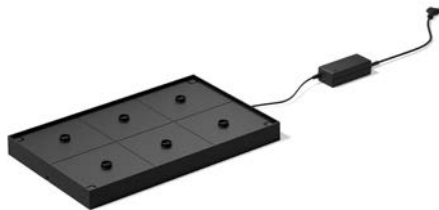

RRP: 179,00 €

SEOUL MICRO

NEAPEL MICRO

indoor & outdoor table lamp, aluminum, dimmable, battery-operated, total luminous time max. 78 hr., 2 colour temperatures (2200K & 3000K), charging station, 2,3 Watt, LED, 252lm, IP65, H 20 cm, Ø 7,5 cm

RRP: 99,00 € | 129,00 €

CHARGING STATION SEOUL/NEAPEL 2.0

96990

6-fold-charging station for 6 seoul/neapel 2.0, stackable, max. 3 level (18 lamps) charge simultaneously, L 47 cm, W 29 cm, H 4 cm

RRP: 179,00 €