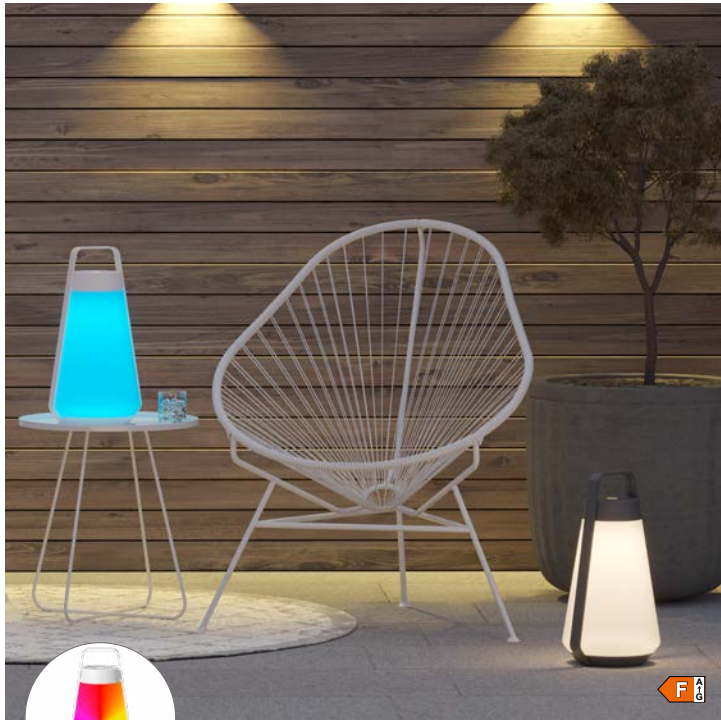

78400

Indoor & outdoor luminaire, aluminum, glass white, dimmable, battery-operated, total luminous time max. 82 hr., 3 colour temperatures (2700K & 3000K & 4000K), 7 RGB-colours, charging station, 3,5 Watt, LED, 340lm, IP65, H 36 cm, top: Ø 11 cm, bottom: Ø 21,5 cm

RRP: 259,00 €

Indoor & outdoor luminaire, aluminum, dimmable, battery-operated, total luminous time max. 24 hr., 3000K, charging station, 2,2 Watt, LED, 220lm, IP54, H 47 cm, W 14 x D 14 cm | H 67 cm, W 14 x D 14 cm

RRP: 139,00 € | 159,00 €