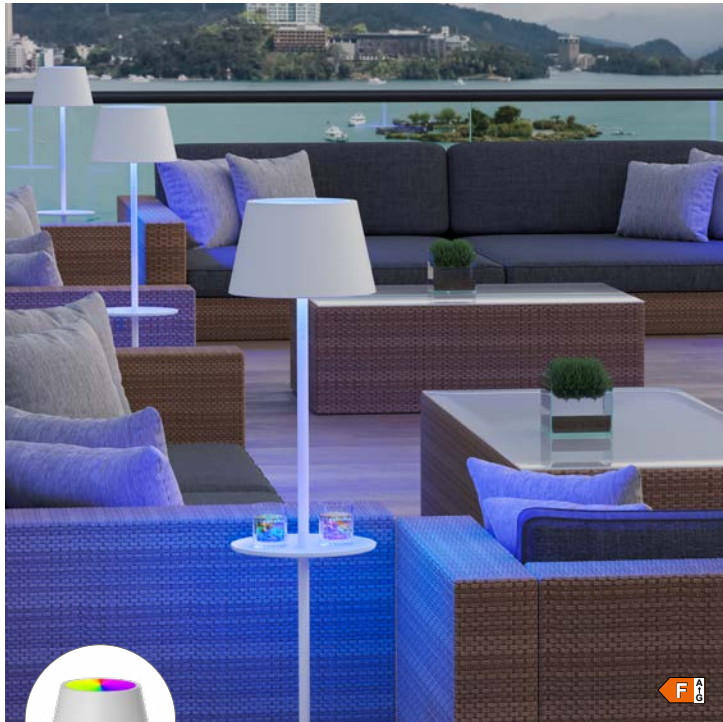

indoor & outdoor floor lamp, aluminum, dimmable, battery-operated, total luminous time max. 78 hr., 3 colour temperatures (2700K & 3000K & 4000K), 7 RGB colours, 10 Watt, LED, 1000lm, IP65, charging station, height-adjustable, movable table (max. 2,5 kg load), H 77/113/150 cm, Ø 35 cm

RRP: 449,00 €