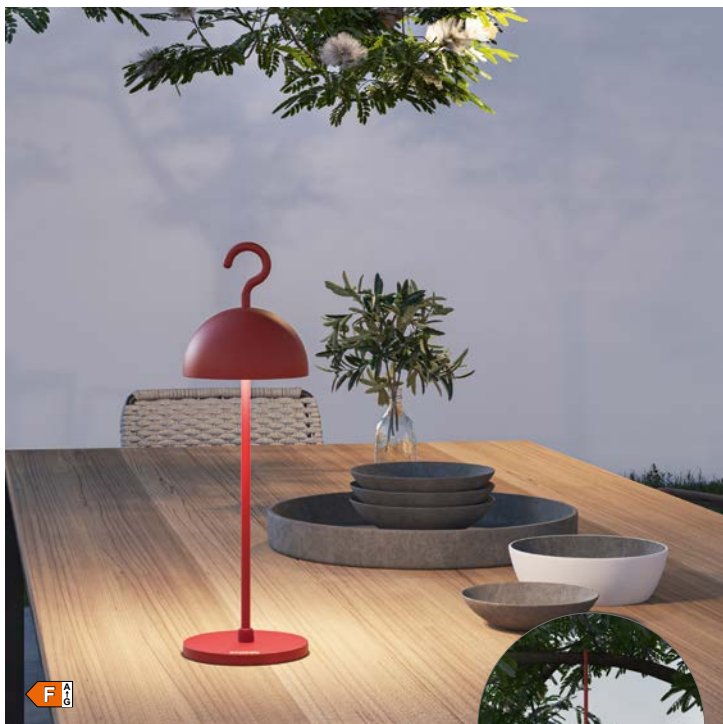

RRP: 199,00 €

78300 78301 78302 78303 78304 78305 78306

indoor & outdoor table lamp, plastic, dimmable, battery-operated, total luminous time min. 7 hr., USB-C, charging cable, 2,5 Watt, LED, 2700K, 230lm, IP44, H 31 cm, Ø 10 cm

RRP: 99,00 €

Can also be used hanging thanks to the practical hook

78360 78361 78362 78363 78364 78365 78366 78367

indoor & outdoor table lamp, aluminum, dimmable, battery-operated, total luminous time max. 78 hr., 2 colour temperatures (2700K & 3000K), charging cable, height-adjustable, magnetic base, stable hook, 2,5 Watt, LED, 238lm, IP65, H 36 cm, Ø 11 cm